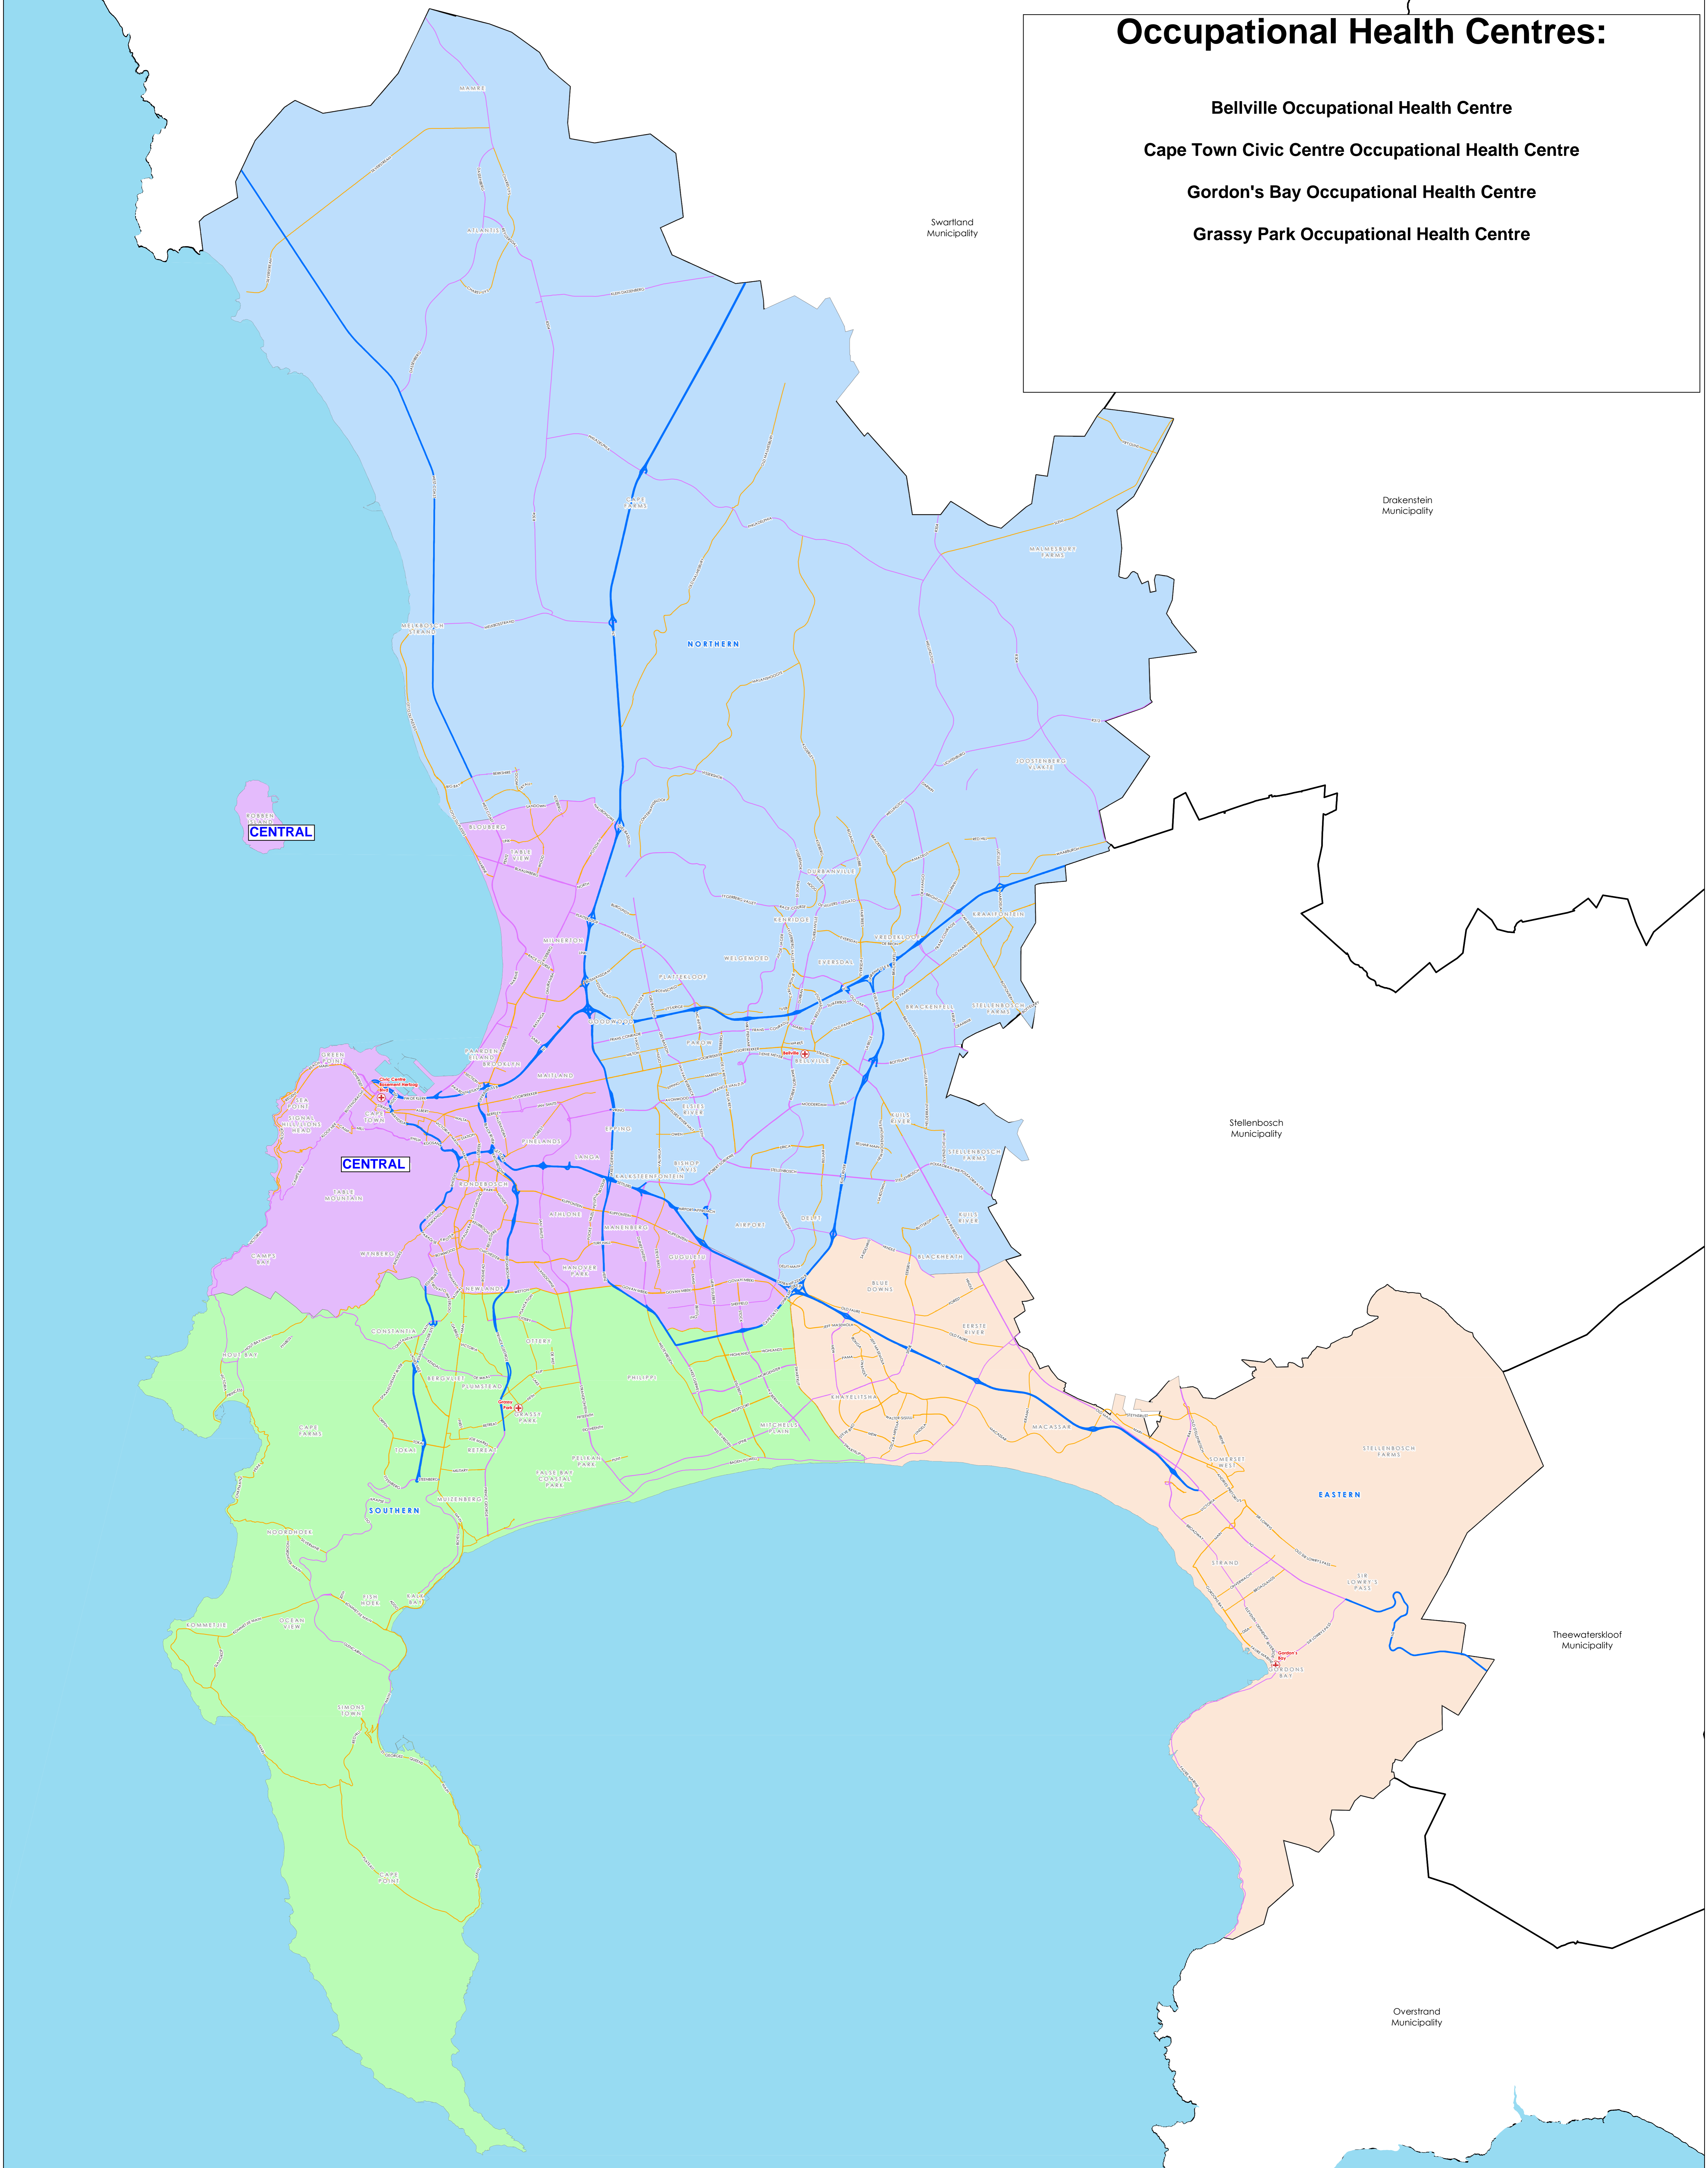

Occupational Health Centres:

- Bellville Occupational Health Centre
- Cape Town Civic Centre Occupational Health Centre
- Gordon's Bay Occupational Health Centre
- Grassy Park Occupational Health Centre

CITY OF CAPE TOWN
ISIXEKO SASEKAPA
STAD KAAPSTAD

Making progress possible. Together.

THIS MAP WAS COMPILED BY:
CITY MAPS
Development Information & GIS
Contact Information: Tel: +27 21 487 2711
Fax: +27 21 487 2821
city.maps@capetown.gov.za
Date: August 2019
Job Number: 2019_517

Legend

- Occupational Health Centres
- Freeway/Expressway
- Major Suburbs
- Primary Arterial
- Local Municipalities
- Secondary Arterial

Occupational Health Regions

- Northern
- Central
- Southern
- Eastern

0 1 500 3 000 6 000 9 000
Meters

1:95 000

OCCUPATIONAL HEALTH CENTRES

Health Regions