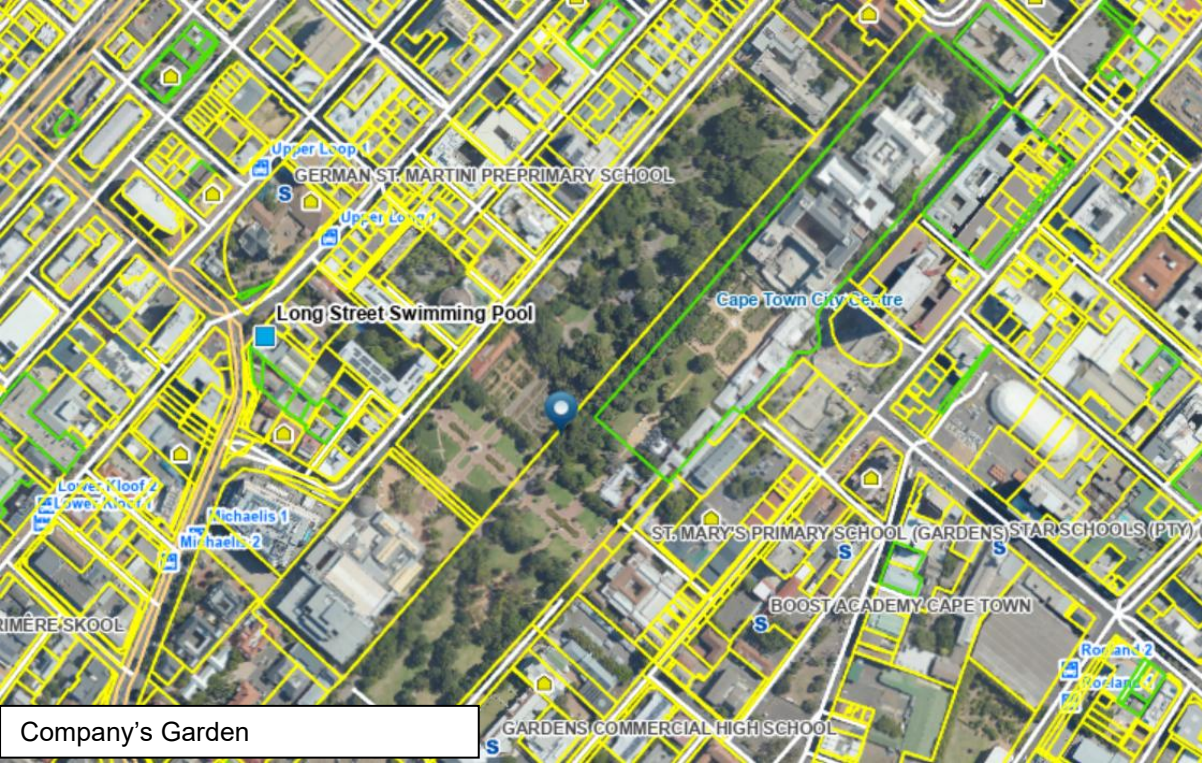

Schedule 14: Maps of the regional parks

Sea Point Promenade/ Moullie Point

Jack Muller Park

Durbanville Rose garden

Jack Muller Park Wynberg Park

Maynardville Park

WYNBERG HEBREW CONGREGATION

Type: Regional
Name: WYNBERG Wynberg

Arderne Gardens

Khayelitsha wetlands park

Keurboom Park

Rondebosch

LITTLE BOSCH GRAND ACTIVITY CENTRE

Rondebosch Park