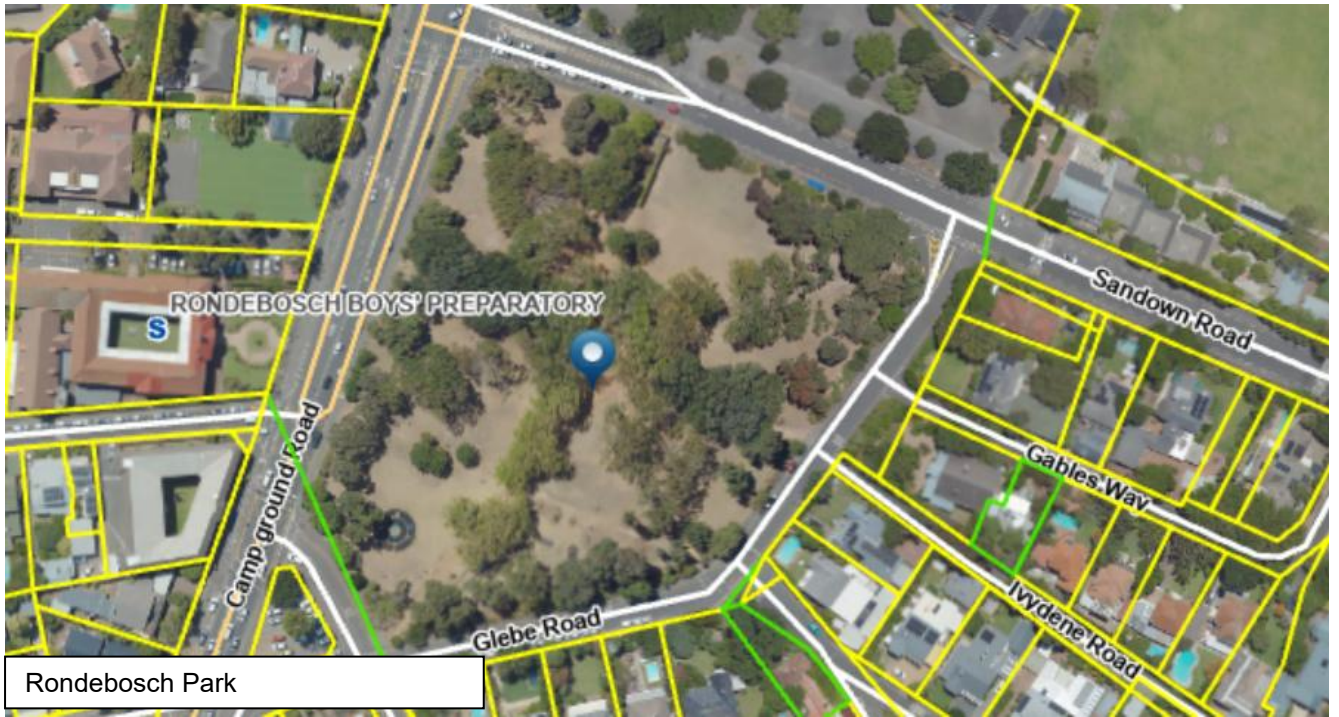

Schedule 14: Maps of the regional parks

Sea Point Promenade/ Moullie Point

Jack Muller Park

Durbanville Rose garden

Jack Muller Park Wynberg Park

Maynardville Park

WYNBERG HEBREW CONGREGATION

Type: Regional
Name: WYNBERG Wynberg

Arderne Gardens

Khayelitsha wetlands park

Keurboom Park

Rondebosch

LITTLE BOSCH GRAND ACTIVITY CENTRE

Rondebosch Park