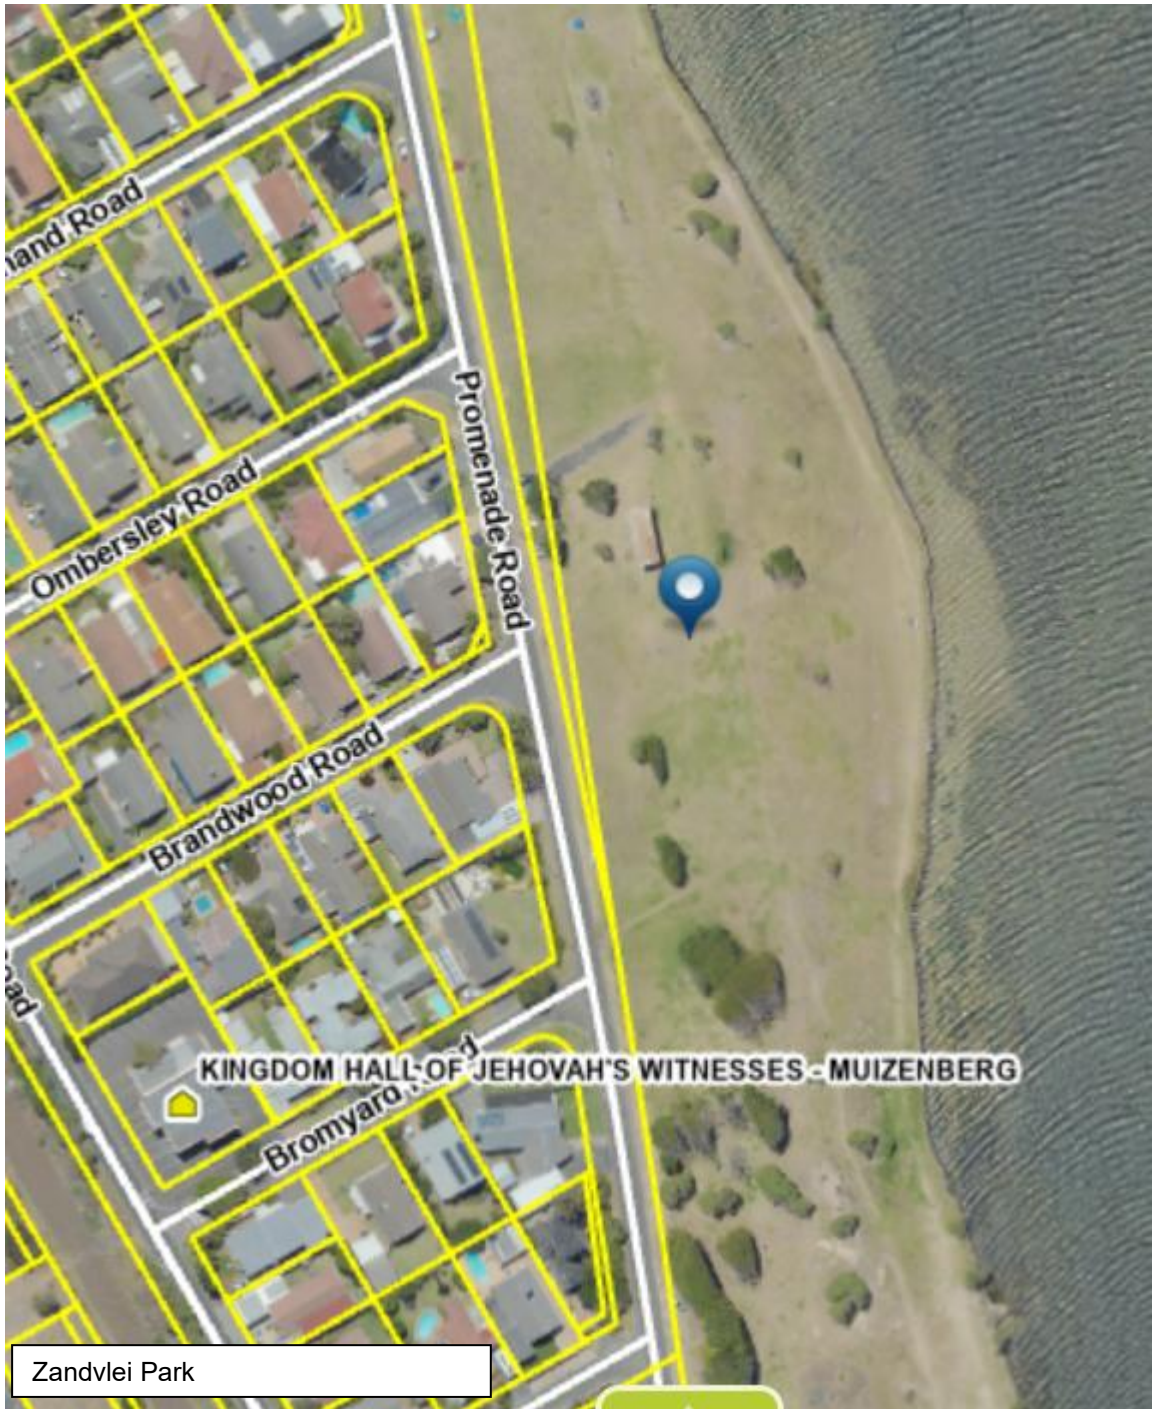

Schedule 14: Maps of the regional parks

Sea Point Promenade/ Moullie Point

Jack Muller Park

Durbanville Rose garden

Jack Muller Park Wynberg Park

Maynardville Park

WYNBERG HEBREW CONGREGATION

Type: Regional
Name: WYNBERG Wynberg

Arderne Gardens

Khayelitsha wetlands park

Keurboom Park

Rondebosch

LITTLE BOSCH GRAND ACTIVITY CENTRE

Rondebosch Park