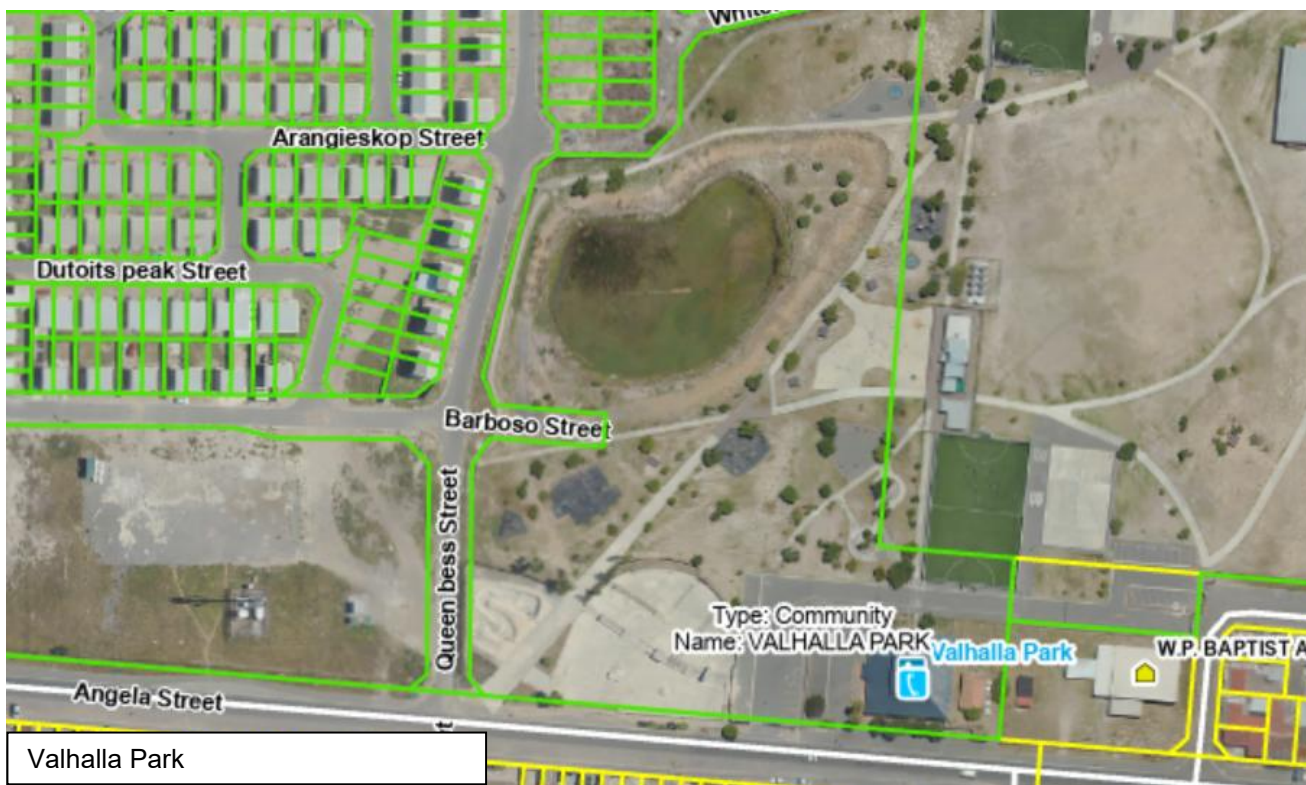

Schedule 14: Maps of the regional parks

Sea Point Promenade/ Moullie Point

Jack Muller Park

Durbanville Rose garden

Jack Muller Park Wynberg Park

Maynardville Park

WYNBERG HEBREW CONGREGATION

Type: Regional
Name: WYNBERG Wynberg

Arderne Gardens

Khayelitsha wetlands park

Keurboom Park

Rondebosch

LITTLE BOSCH GRAND ACTIVITY CENTRE

Rondebosch Park