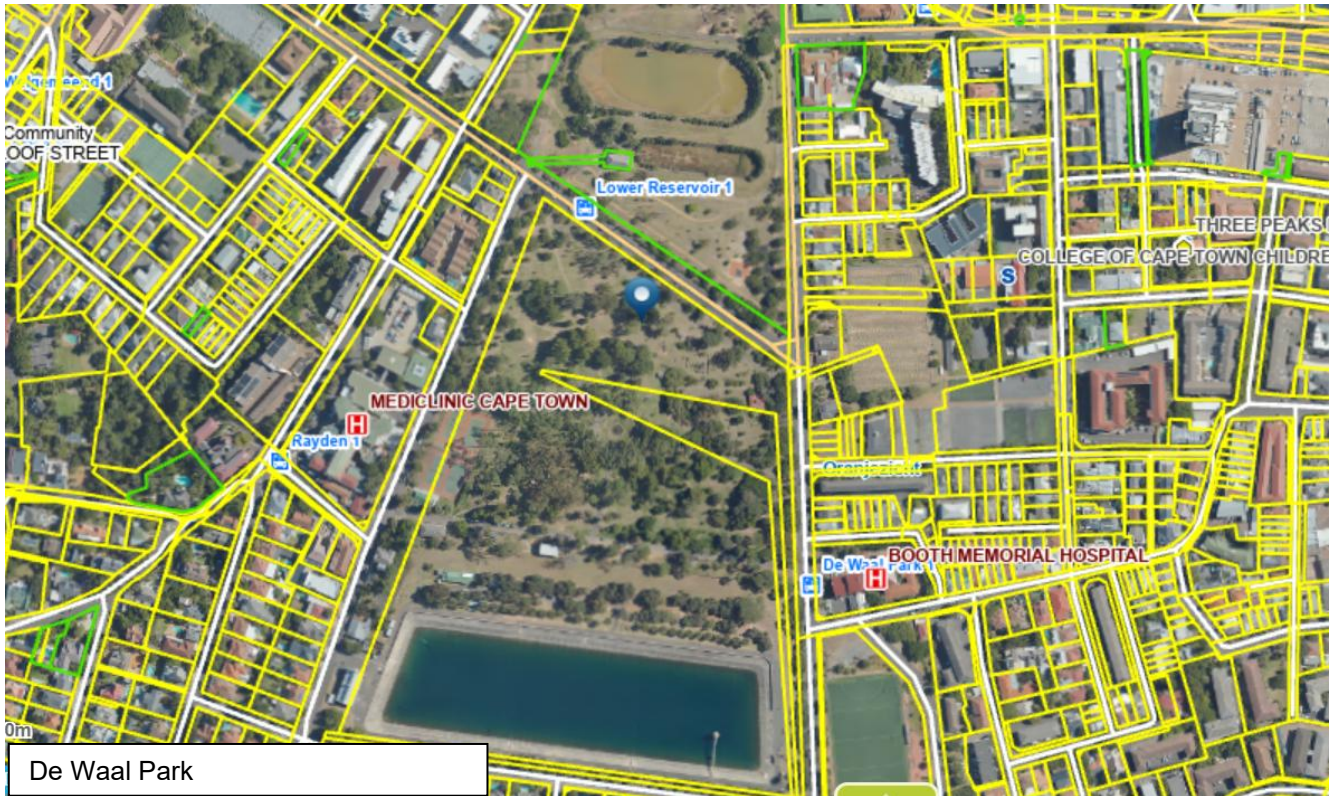

Schedule 14: Maps of the regional parks

Sea Point Promenade/ Moullie Point

Jack Muller Park

Durbanville Rose garden

Jack Muller Park Wynberg Park

Maynardville Park

WYNBERG HEBREW CONGREGATION

Type: Regional
Name: WYNBERG Wynberg

Arderne Gardens

Khayelitsha wetlands park

Keurboom Park

Rondebosch

LITTLE BOSCH GRAND ACTIVITY CENTRE

Rondebosch Park