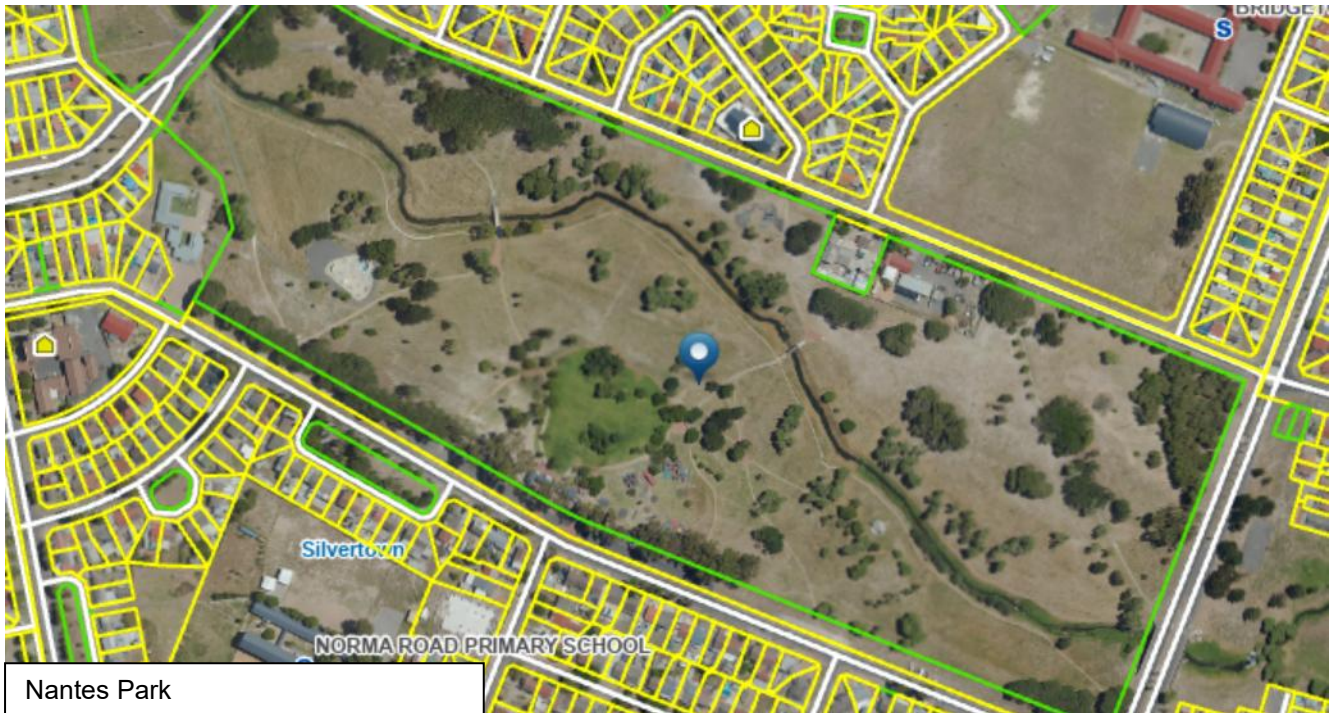

Schedule 14: Maps of the regional parks

Sea Point Promenade/ Moullie Point

Jack Muller Park

Durbanville Rose garden

Jack Muller Park Wynberg Park

Maynardville Park

WYNBERG HEBREW CONGREGATION

Type: Regional
Name: WYNBERG Wynberg

Arderne Gardens

Khayelitsha wetlands park

Keurboom Park

Rondebosch

LITTLE BOSCH GRAND ACTIVITY CENTRE

Rondebosch Park