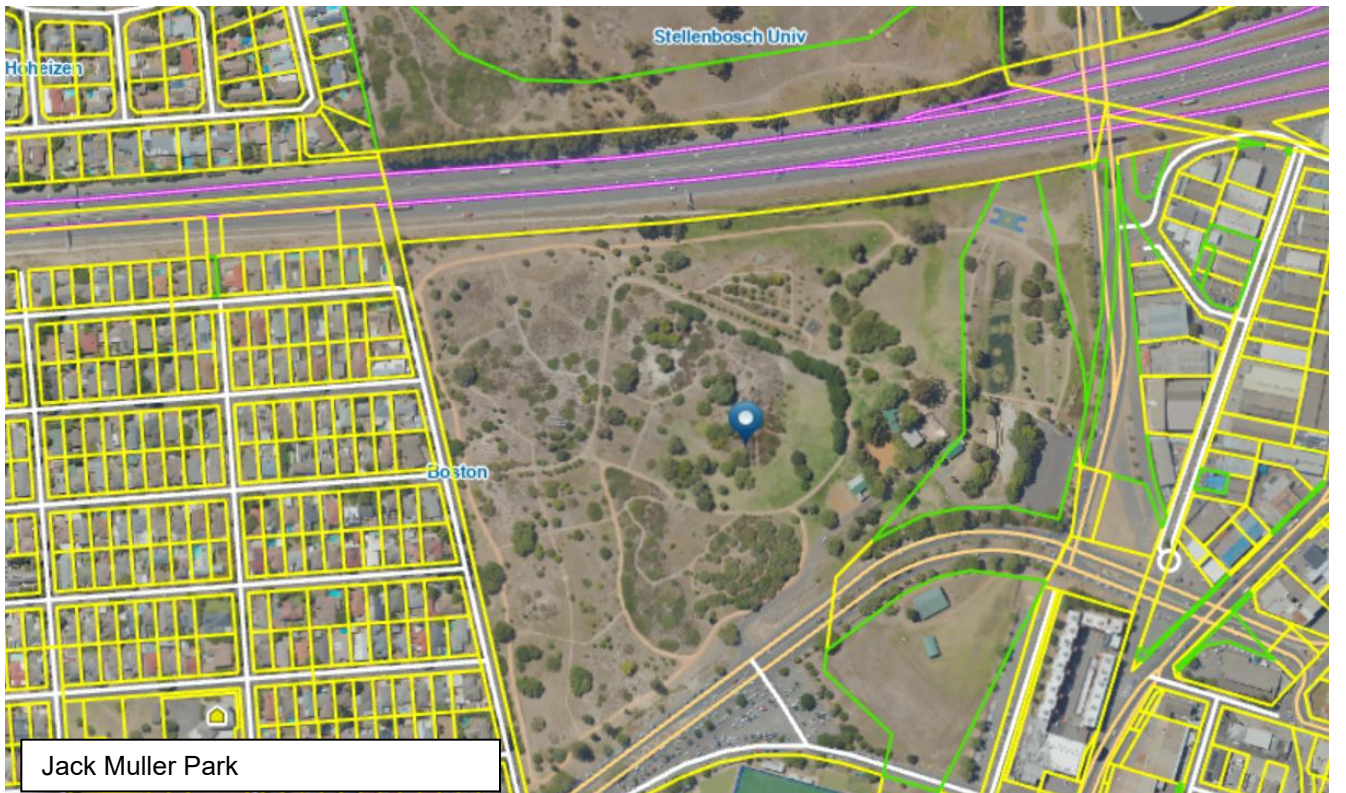

Schedule 14: Maps of the regional parks

Sea Point Promenade/ Moullie Point

Jack Muller Park

Durbanville Rose garden

Jack Muller Park Wynberg Park

Maynardville Park

WYNBERG HEBREW CONGREGATION

Type: Regional
Name: WYNBERG Wynberg

Arderne Gardens

Khayelitsha wetlands park

Keurboom Park

Rondebosch

LITTLE BOSCH GRAND ACTIVITY CENTRE

Rondebosch Park