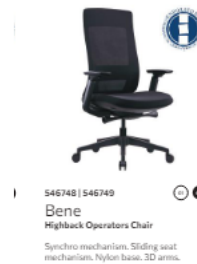

MIDDLE MANAGERS OFFICE

NO	DESCRIPTION	QUANTITY
1	Streamline Range panel leg desk 1350x800 Coimbra	13
2	Central locking mobile pedestal pen and pencil drw and 3 std drawers coimbra	13
3	Bene Highback Operators No Headrest Chair Black (Each)	13
4	Ranger mid back mesh back visitor slegh base black	7