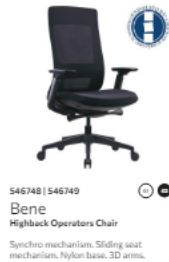

SPECIFICATIONS AND PICTURES

RGM'S OFFICE

NO	DESCRIPTION	QUANTITY
1	Executive single Pedestal desk 2025x800 with central locking desk height pedestal	1
2	Moyo Roller Door Credenza 900x600 incl shelf	1
3	Roller Door systems cupboard 1500x600x1200 with 3 shelves	1
4	Bene Highback operator chair headrest Black	1
5	Round 4 seater conference table 1000 diameter X-base Coimbra mel	1
6	Ranger mid back mesh back visitor sleigh base black	4

MANAGER'S OFFICES

NO	DESCRIPTION	QUANTITY
1	Montego core 1800W x 750D Black Zita legs modesty panel Coimbra	2
2	900x600 Roller door Credenza including shelf + 2 Internal drawers Coimbra	2
3	Montego 1500x750 free standing black Zita legs modesty panel Coimbra	1
4	900x600 Roller door Credenza including shelf + 2 Internal drawers Coimbra	1
5	Roller Door systems cupboard 1500x600x1200 with 3 shelves	3
6	Bene Highback Operators No Headrest Chair Black (Each)	3
7	Ranger mid back mesh back visitor sleigh base black	6

PROCUREMENT OFFICER

NO	DESCRIPTION	QUANTITY
1	Streamline Range panel leg desk 1500x800 Coimbra	1
2	900x600 Roller door Credenza including shelf + 2 Internal drawers coimbra	1
3	Bene Highback Operators No Headrest Chair Black (Each)	1
4	Ranger mid back mesh back visitor sleigh base black	1

CALL CENTER OFFICE

NO	DESCRIPTION	QUANTITY
1	Streamline Range panel leg desk 1350x800 Coimbra	8
2	Central locking mobile pedestal pen and pencil drw and 3 std drawers coimbra	8
3	Art desk-based alum and fabric 1350x350	4
4	Bene Highback Operators No Headrest Chair Black (Each)	8
5	Hinged Door Systems Cupboard 900x450x1500H-3 Shelves	2