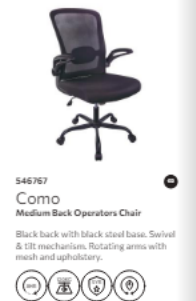

BOARDROOM

NO	DESCRIPTION	QUANTITY
1	Runway 4800x1600 slab legs 3 pice glass inlay 14-16 seater coimbra	1
2	Como midback black chair mesh & uphostery	24
3	Athena Server unit tow hnged doors and five drawers lockable	1