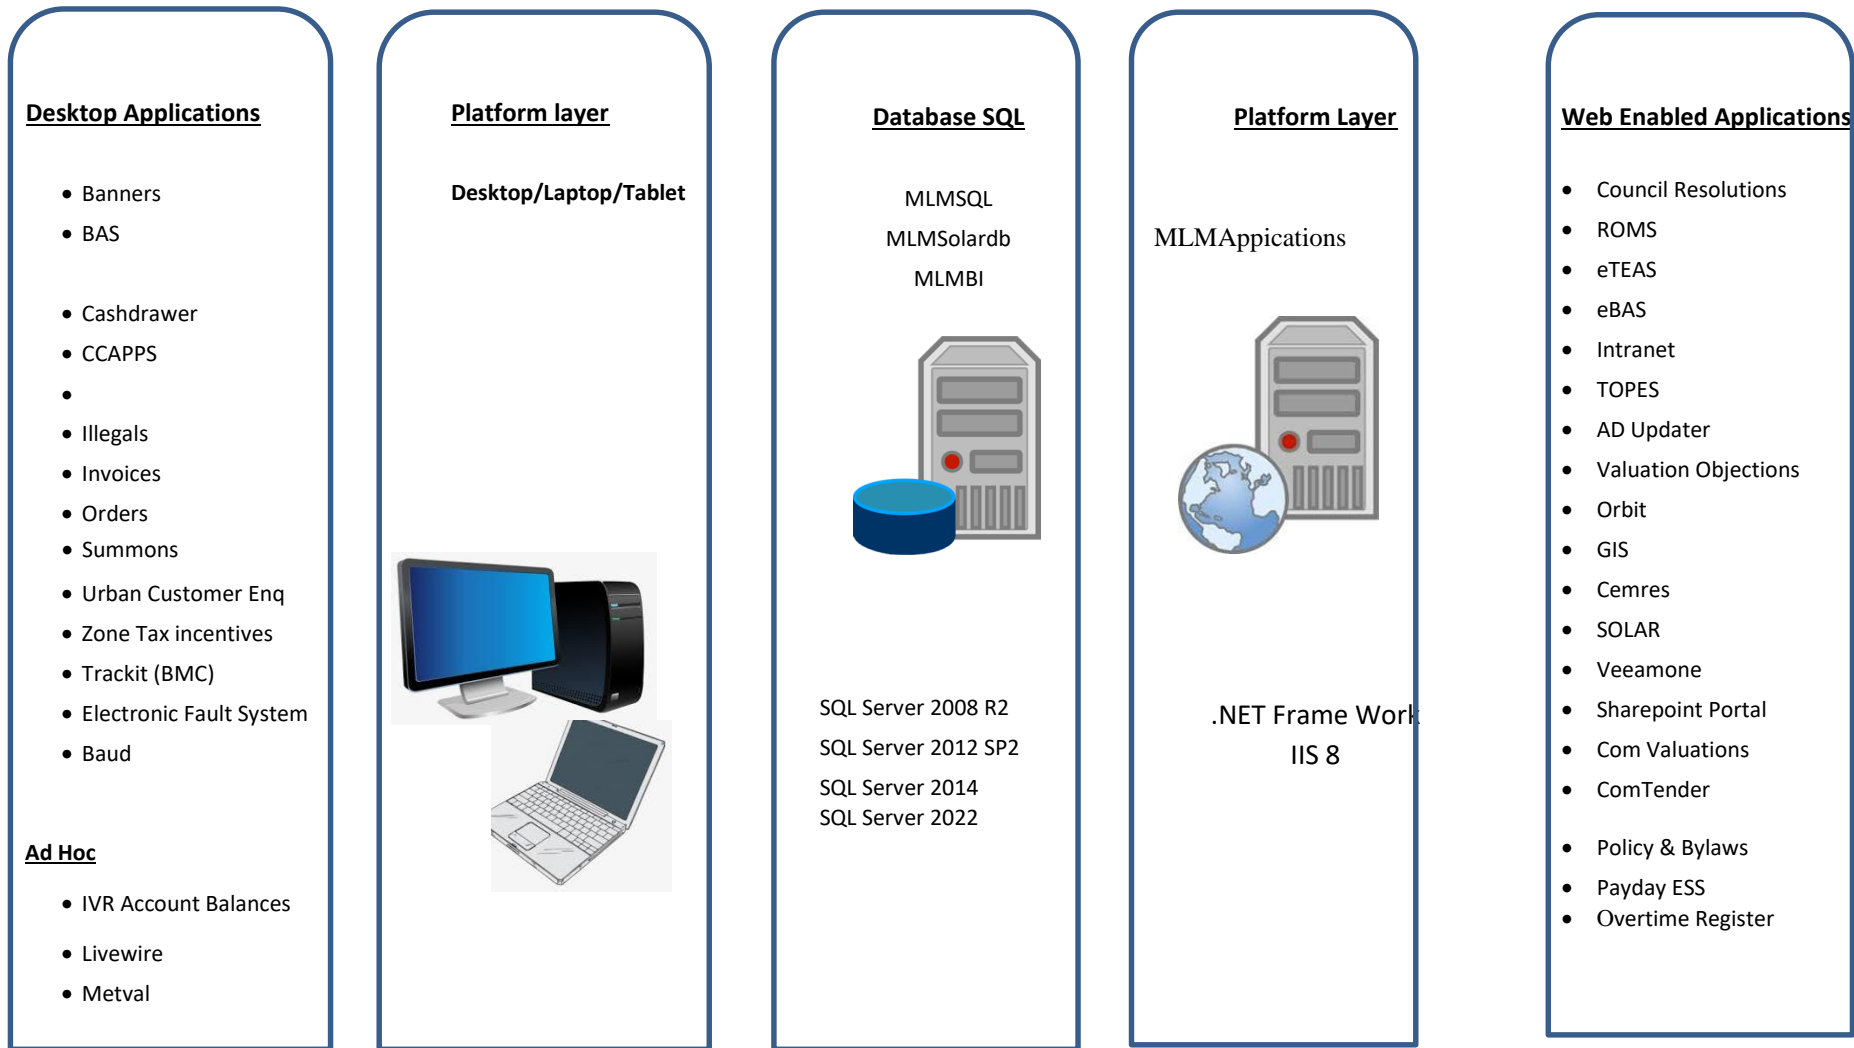

Application Architecture

Network, Network Devices, Diagrams

Network

The City of Mbombela network is divided into broadcast domains (VLAN's) which join together at the computer room in the Mbombela Civic centre. The network connects not only the civic centre, but also other remote sites within Mbombela and outlying areas such as White River, Kanyamaze, Matsulu, Hazyview, Kabokweni, and Umjindi. Remote connectivity is provided by Telkom ME lines and Wireless point to point links.

The network carries data and voice.

Internal network security is provided by a Cisco Identity Services Engine which in conjunction with the edge switches enables network access control.

A centrally managed WiFi network is deployed within the Civic Centre and expands to other centres within Mbombela and other outlying areas.

Deployed Network Devices

Switches

Cisco WS-C2960-24PC-L	1
Cisco WS-C2960C-12PC-L	6
Cisco WS-C2960S-24PS-L	15
Cisco WS-C2960S-48FPS-L	4
Cisco WS-C2960X-24FPS	1
Cisco WS-C2960X-24PS-L	23
Cisco WS-C3560-12PC-S	1
Cisco WS-C3560-24PS	1
Cisco WS-C3560-48PS	1
Cisco WS-C3560-8PC	1
Cisco WS-C3560V2-48PS	1
Cisco WS-C3560X-24P	1
Cisco WS-C3560X-24P-L	1
Cisco WS-C3560X-48P	2
Cisco WS-C2960X-48FPS	1
Cisco WS-C2960X-48FPS-L	26
Cisco WS-C3560G-24PS-S	1
Cisco WS-C3560V2-48PS-S	1
Cisco WS-C3650X-24PS	3
Cisco WS-C3560-8PC-S	1
Cisco WS-C3650-24PS	3

Routers

Cisco ISR 4321/K9	4
Cisco 2911/K9	1
Cisco ISR4221/K9	2
Cisco ISR4331/K9	3

WiFi

Cisco AIR-CAP2602I-E-K9	20
Cisco AIR-CAP2702I-E-K9	6
Cisco 5500 Wireless Controller	2