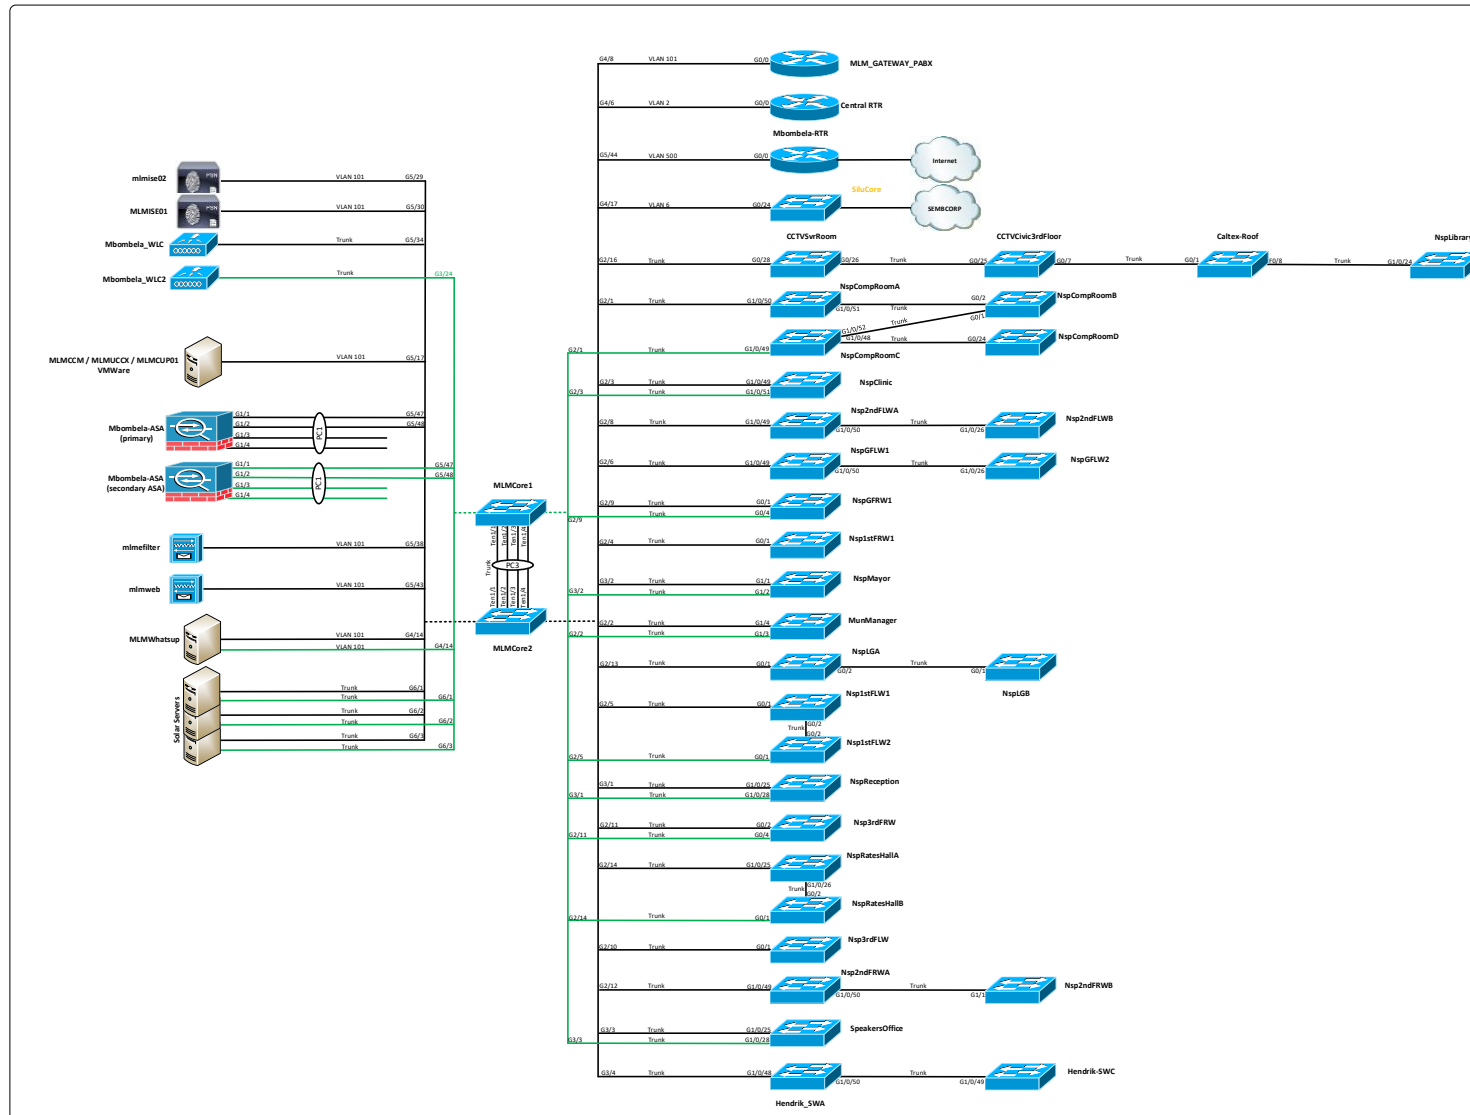

Wireless Bridges

Proxim QB81XX	88
Cambium Networks PIP 450I	4
SAIE	6
Cambium P13 C110	6
Cambium Net	2

Firewall And Security Devices

Cisco ASA Firewall	2
Cisco Identity Security Engine	2
Cisco Email Security Appliance	1
Cisco Web Security Appliance	1

IT MUST NOTED THAT THE SERVICE PROVIDER WILL BE RESPONSIBLE TO CONFIGURE, INSTALL AND MANAGE OTHER EQUIPMENT AND SYSTEMS THAT MAY BE INDUCED INTO THE ENVIRONMENT DURING THE COURSE OF THE TENDER AT NO ADDITIONAL COST.

Civic Centre LAN Diagram