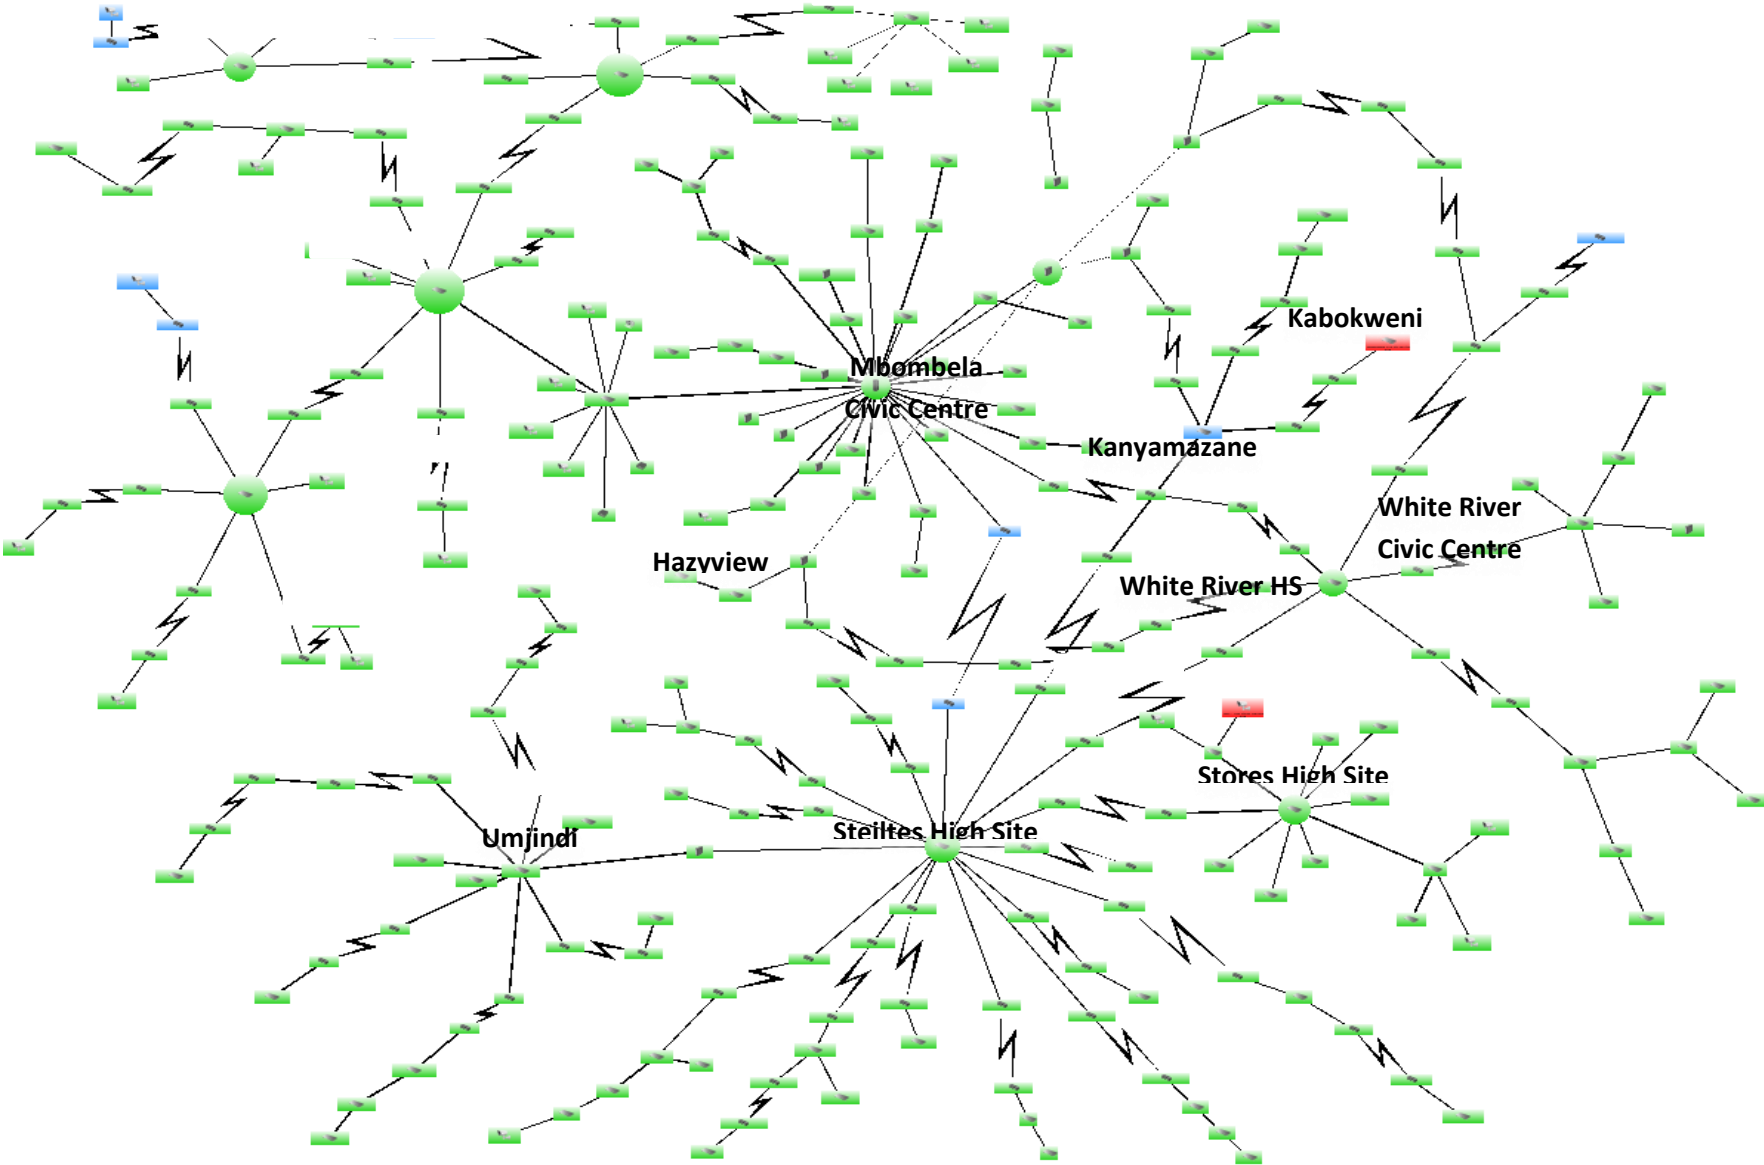

Civic Centre LAN Diagram

LAN/WAN DIAGRAM

**Computers, Laptops, Tablets, Printers, Scanners, Multifunction Devices**

City of Mbombela is, at present, using various brands of desktop computers, AIO, laptops, hybrid tablets. The main brands being Lenovo. The operating systems installed on the devices are MS Windows 10/11. Various printers, scanners, and MFP devices are being used.