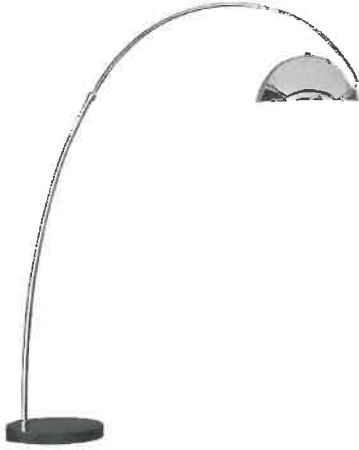

"ANNEXURE C"

Floor Lamp