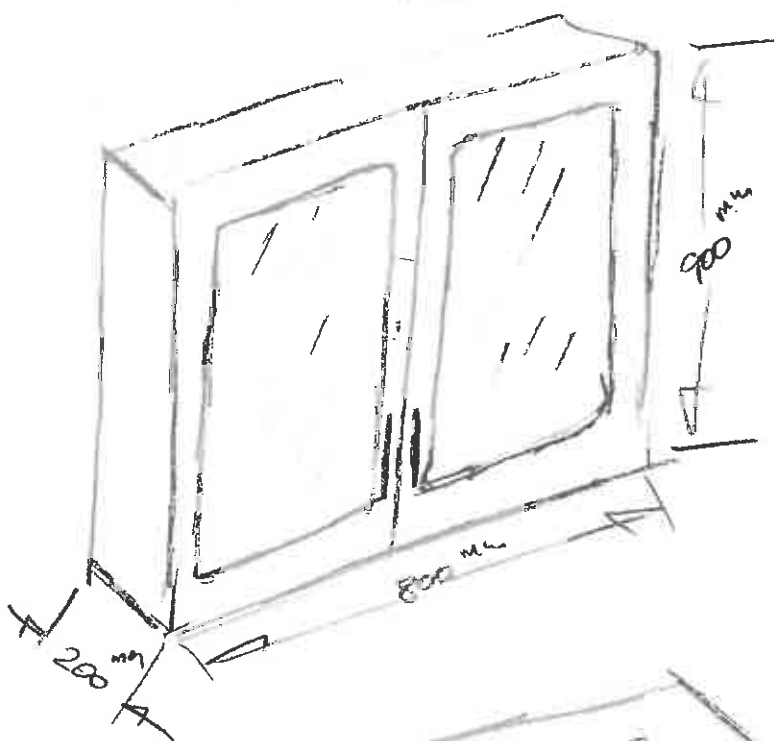

BASIN FOR KITCHINE

USE EXISTING BASIN TOP

BED ROOM 2 AND 3 BACK TO BACK

STEEL BAR HANDLES  
BOL BEARING RUNNER

- 8 - DRAWER UNIT
- 4 - TALL DOORS WITH THREE POT HOLES
- 2 - MID DOORS WITH TWO POT HOLES
- 6 - SMALL DOORS WITH TWO POT HOLES

BEN BEAM (I)

4-DOOR CLIMBERS.

4-PORT HOLES P/LOOR

STEEL BAR HANDLES

BATH ROOM

GLASS DOORS.  
DOUBLE BATHROOM CABINET WHITE

DOUBLE DOOR  
VANITY CABINET WHITE

DROP-IN BATH 1700<sup>mm</sup> X 700<sup>mm</sup>  
BURNERS CLOSE COUPLE  
SUITE 100 WHITE