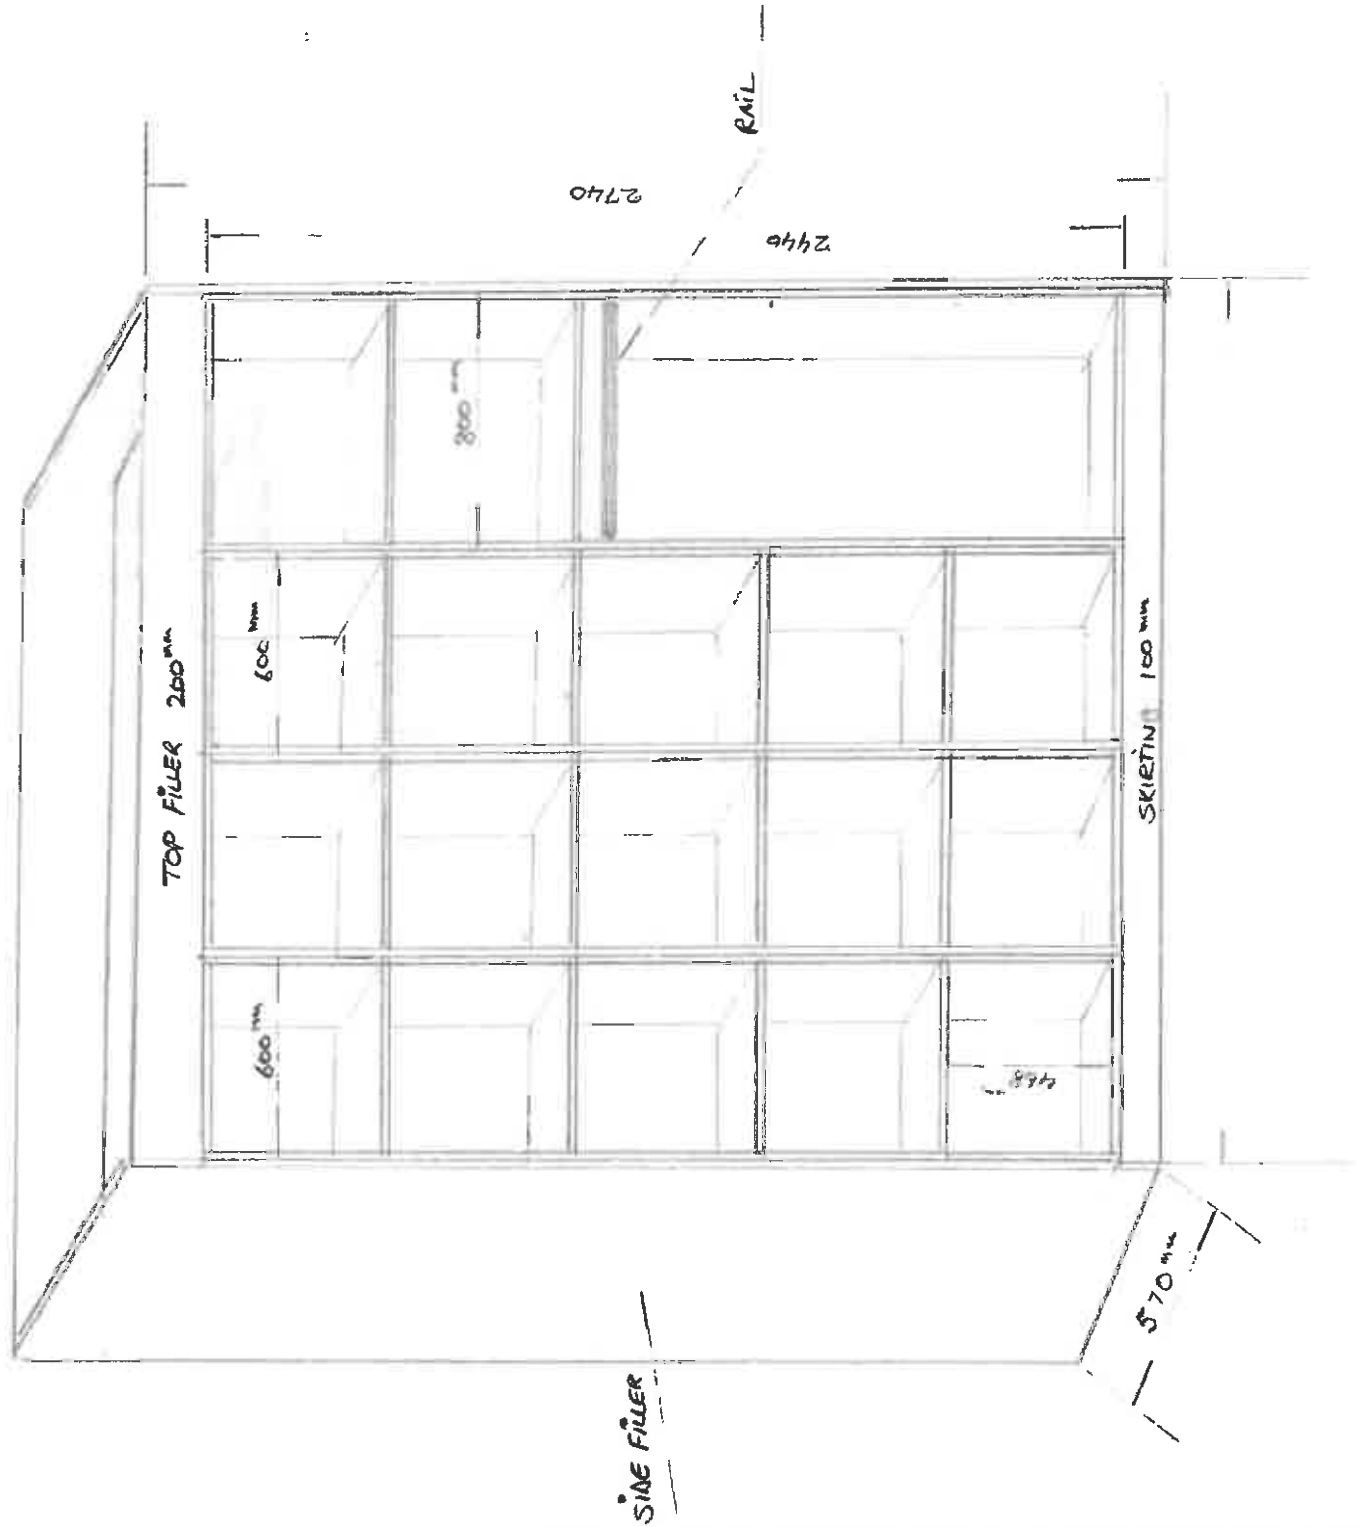

BASIN FOR KITCHINE

USE EXISTING BASIN TOP

BED ROOM 2 AND 3 BACK TO BACK

STEEL BAR HANDLES  
BOL BEARING RUNNER

- 8 - DRAWER UNIT
- 4 - TALL DOORS WITH THREE POT HOLES
- 2 - MID DOORS WITH TWO POT HOLES
- 6 - SMALL DOORS WITH TWO POT HOLES

BEN BEAM (I)

4-DOOR CLIMBERS.

4-PORT HOLES P/LOOR

STEEL BAR HANDLES

BATH ROOM

GLASS DOORS.  
DOUBLE BATHROOM CABINET WHITE

DOUBLE DOOR  
VANITY CABINET WHITE

DROP-IN BATH 1700<sup>mm</sup> X 700<sup>mm</sup>  
BURNERS CLOSE COUPLE  
SUITE 100 WHITE