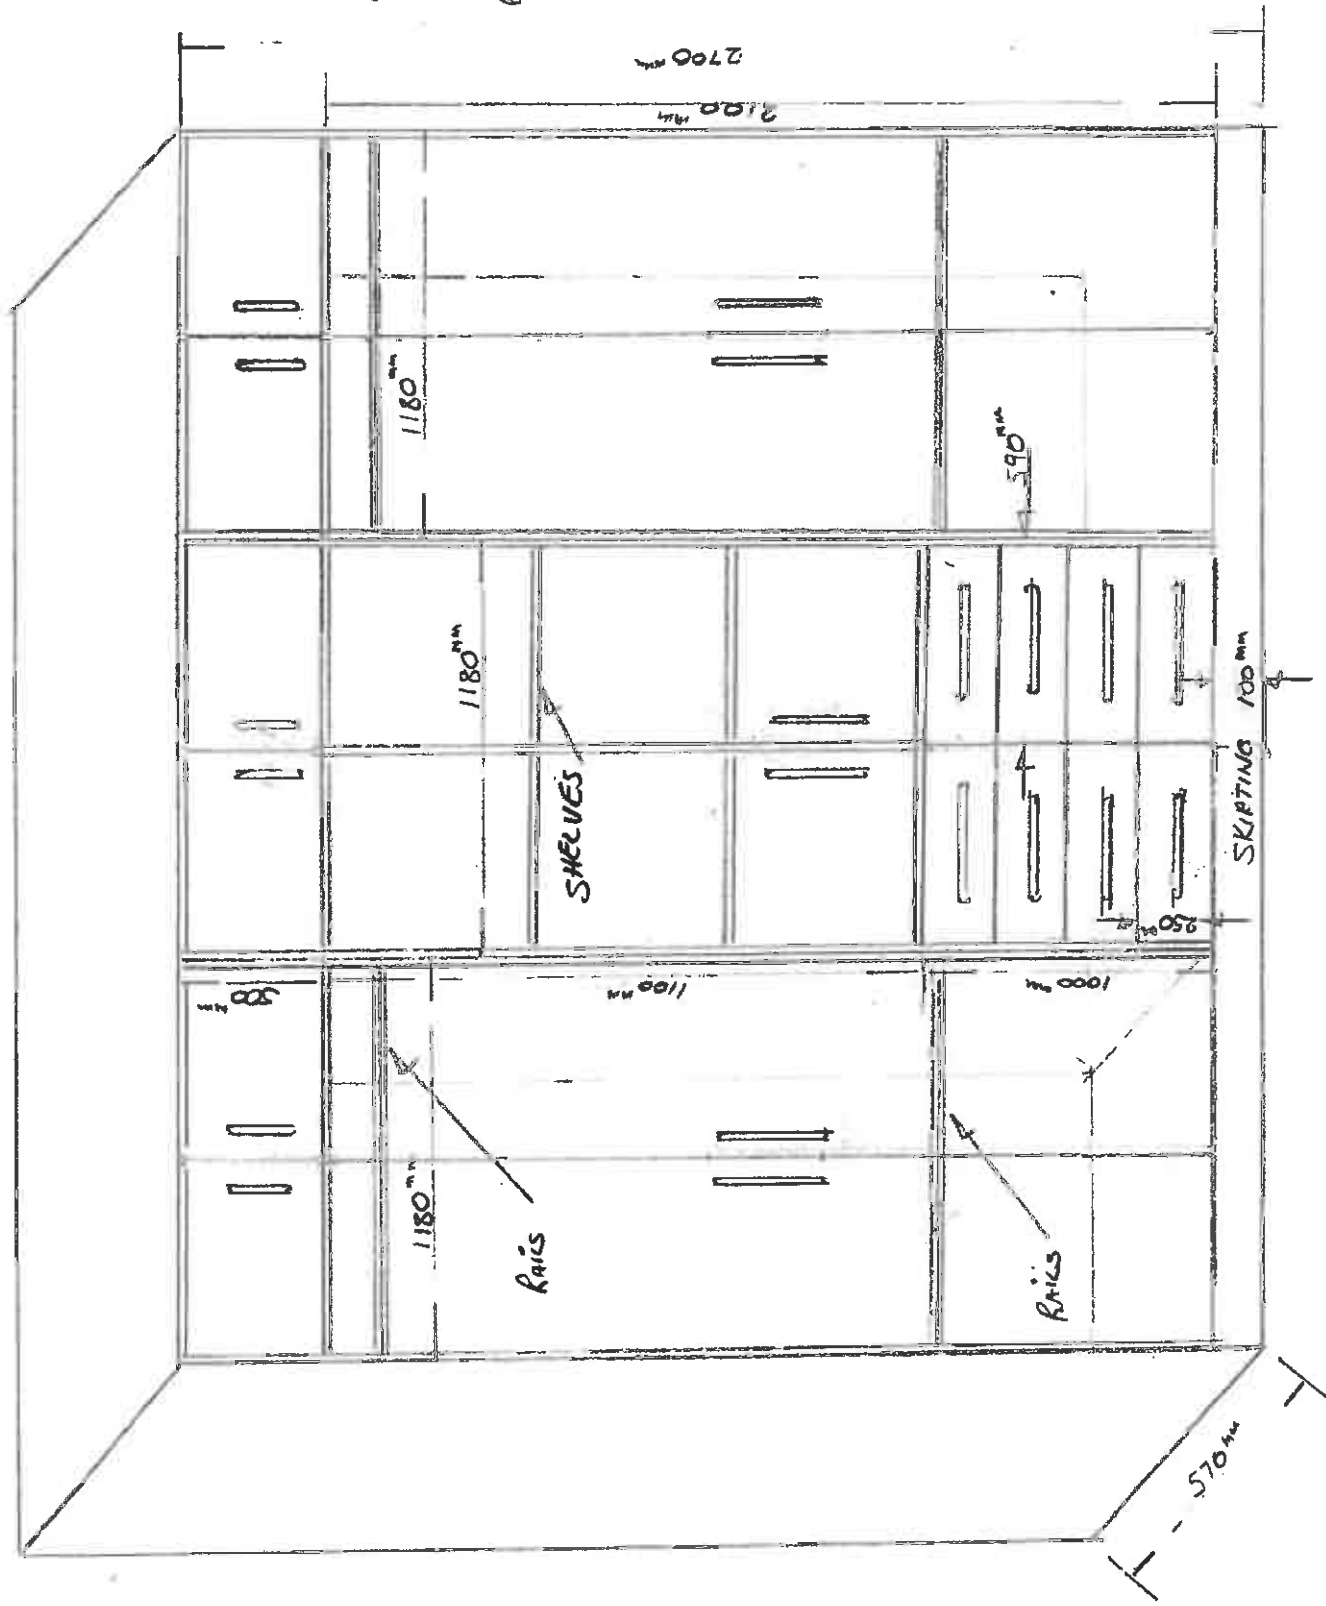

BASIN FOR KITCHINE

USE EXISTING BASIN TOP

BED ROOM 2 AND 3 BACK TO BACK

STEEL BAR HANDLES  
BOL BEARING RUNNER

- 8 - DRAWER UNIT
- 4 - TALL DOORS WITH THREE POT HOLES
- 2 - MID DOORS WITH TWO POT HOLES
- 6 - SMALL DOORS WITH TWO POT HOLES

BEN BEAM (I)

4-DOOR CLIMBERS.

4-PORT HOLES P/LOOR

STEEL BAR HANDLES

BATH ROOM

GLASS DOORS.  
DOUBLE BATHROOM CABINET WHITE

DOUBLE DOOR  
VANITY CABINET WHITE

DROP-IN BATH 1700<sup>mm</sup> X 700<sup>mm</sup>  
BURNERS CLOSE COUPLE  
SUITE 100 WHITE