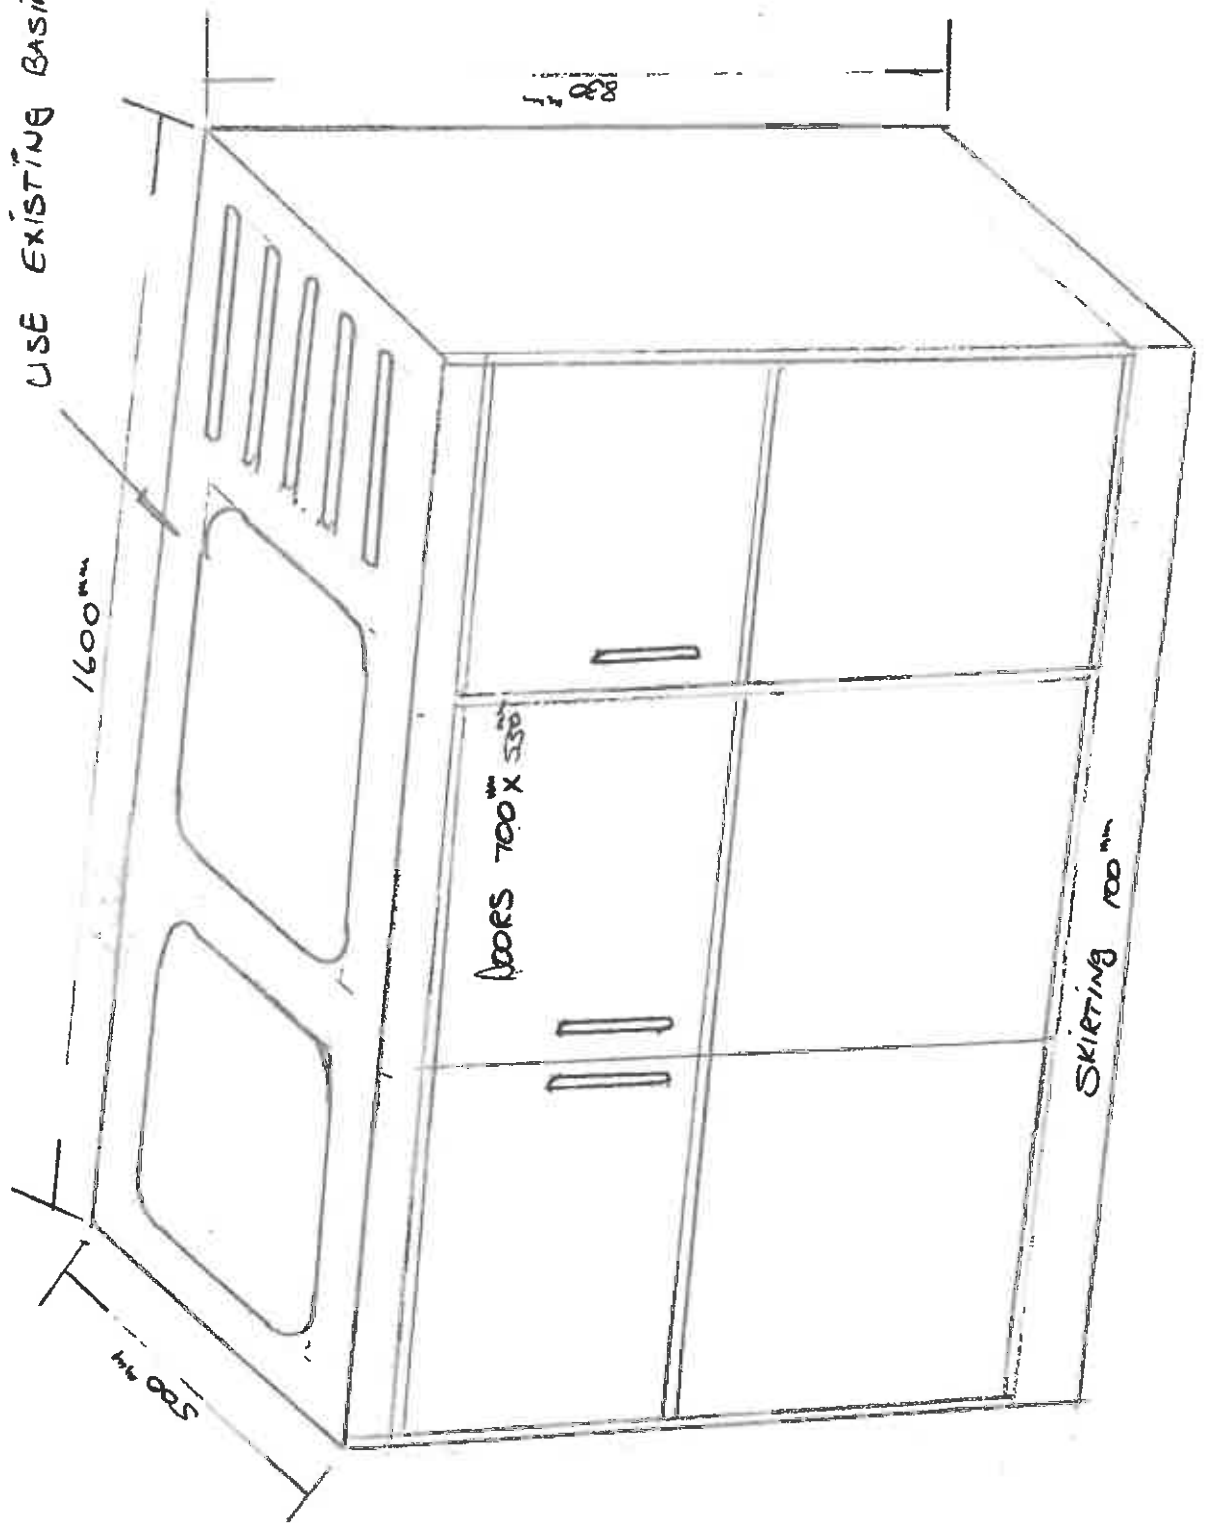

BASIN FOR KITCHINE

USE EXISTING BASIN TOP

BED ROOM 2 AND 3 BACK TO BACK

STEEL BAR HANDLES  
BOL BEARING RUNNER

- 8 - DRAWER UNIT
- 4 - TALL DOORS WITH THREE POT HOLES
- 2 - MID DOORS WITH TWO POT HOLES
- 6 - SMALL DOORS WITH TWO POT HOLES

BEN BEAM (I)

4-DOOR CLIMBERS.

4-PORT HOLES P/LOOR

STEEL BAR HANDLES

BATH ROOM

GLASS DOORS.  
DOUBLE BATHROOM CABINET WHITE

DOUBLE DOOR  
VANITY CABINET WHITE

DROP-IN BATH 1700<sup>mm</sup> X 700<sup>mm</sup>  
BURNERS CLOSE COUPLE  
SUITE 100 WHITE