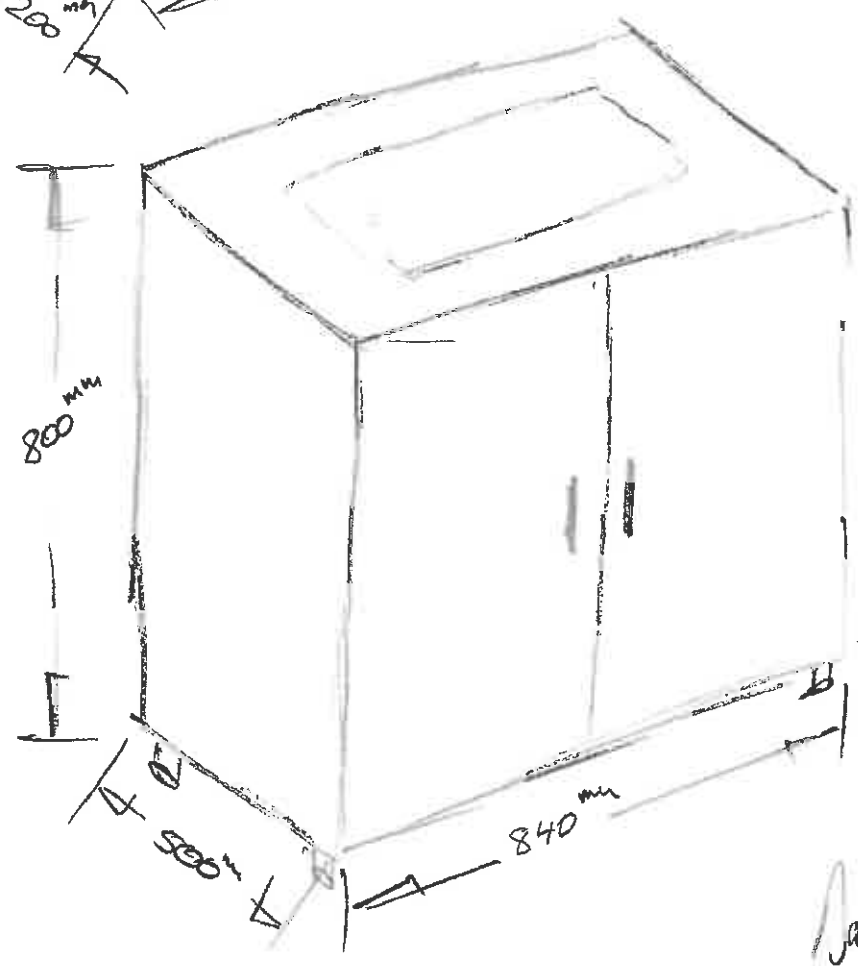

BASIN FOR KITCHINE

USE EXISTING BASIN TOP

BED ROOM 2 AND 3 BACK TO BACK

STEEL BAR HANDLES  
BOL BEARING RUNNER

- 8 - DRAWER UNIT
- 4 - TALL DOORS WITH THREE POT HOLES
- 2 - MID DOORS WITH TWO POT HOLES
- 6 - SMALL DOORS WITH TWO POT HOLES

BEN BEAM (I)

4-DOOR CLIMBERS.

4-PORT HOLES P/LOOR

STEEL BAR HANDLES

BATH ROOM

GLASS DOORS.  
DOUBLE BATHROOM CABINET WHITE

DOUBLE DOOR  
VANITY CABINET WHITE

DROP-IN BATH 1700<sup>mm</sup> X 700<sup>mm</sup>  
BURNERS CLOSE COUPLE  
SUITE 100 WHITE