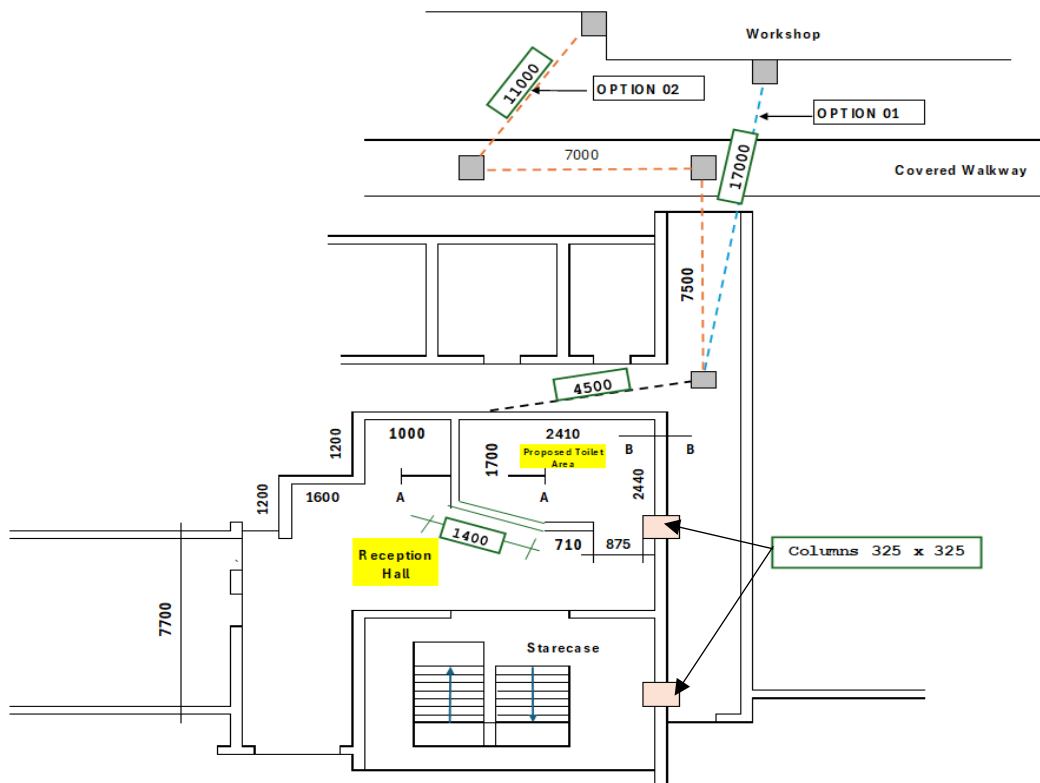

ANNEXTURE 02: Change of store room behind reception counter desk into disable toilet, and improve the reception front face into corporate classic look.

The sketch/drawing is not in scale, all measurements are in mm. The sketch/drawing is prepared for measurements take off and location guidance only

Not in scale

Not in scale