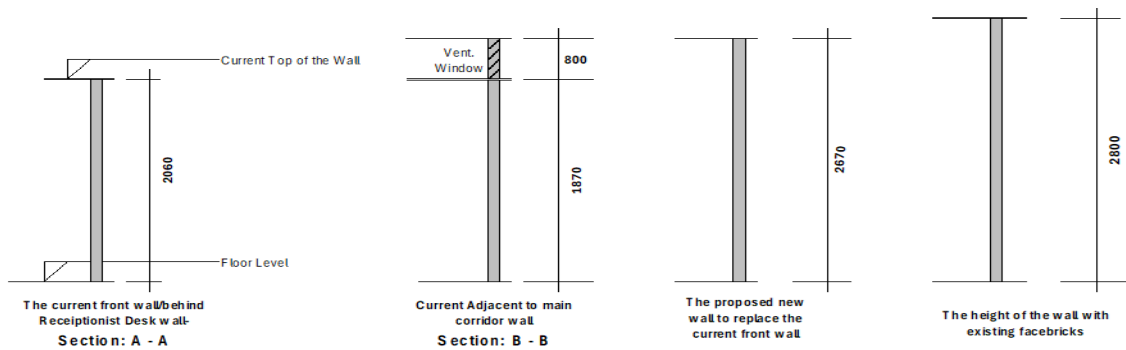

ANNEXTURE 02: Change of store room behind reception counter desk into disable toilet, and improve the reception front face into corporate classic look.

The sketch/drawing is not in scale, all measurements are in mm. The sketch/drawing is prepared for measurements take off and location guidance only

Not in scale

Not in scale