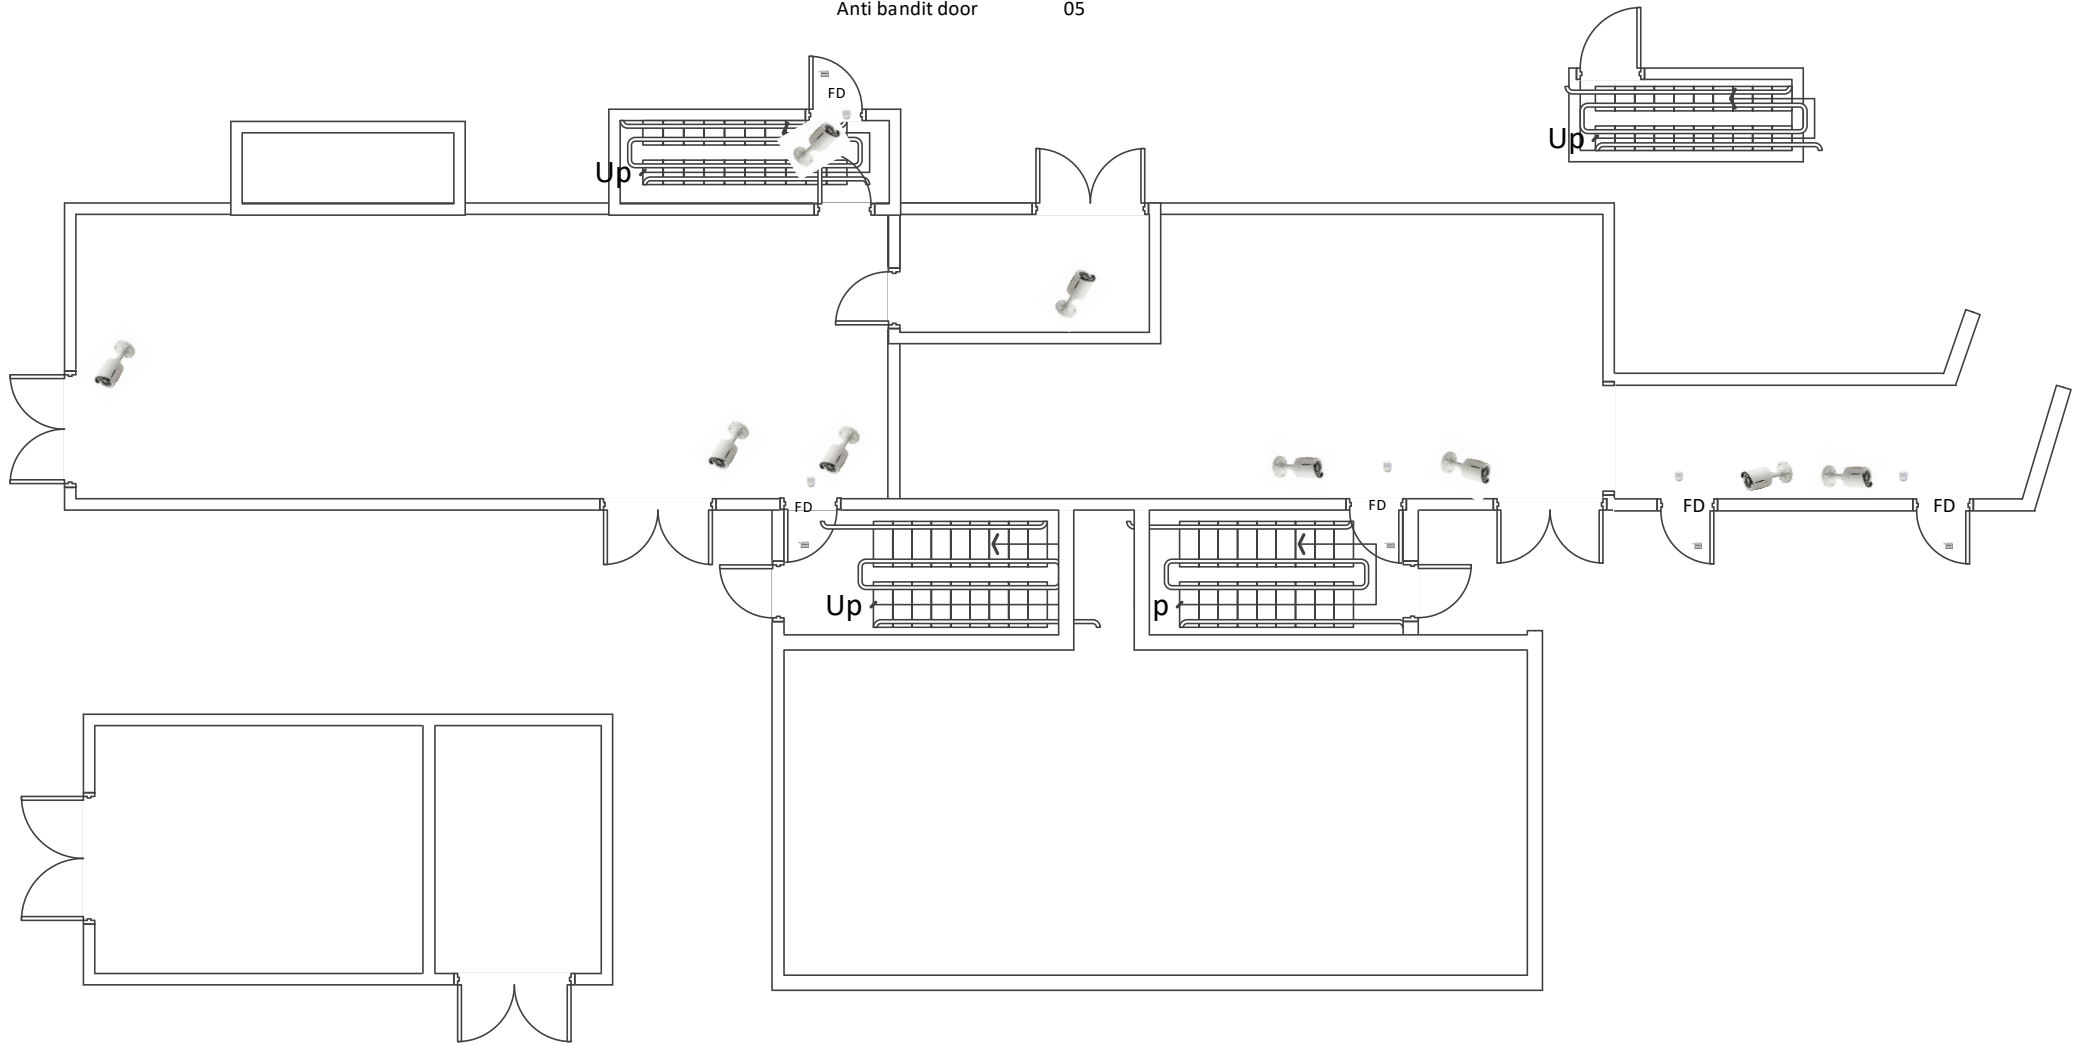

A60 (Ground Floor)

Legend

Camera	09
PIR	05
BMS	05
Single Crush Bar	05
Anti bandit door	05